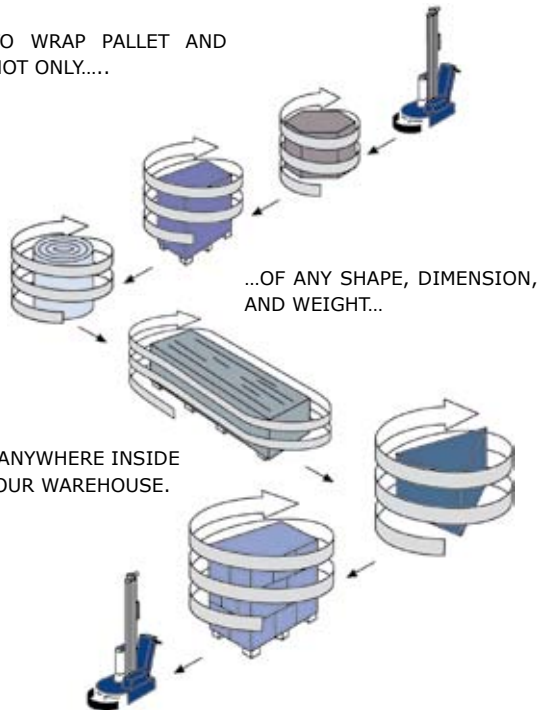

- No fixed installation.
- They wrap in any part of the warehouse.
- They wrap pallet and products of any dimension.
- They wrap pallet and products of any form and outline.
- They wrap pallet and products of any weight.
- They wrap quickly.
- They also wrap machineries and difficult objects.
- They wrap without compromising the stability of the pallet.
- They wrap with any type of stretch film and net.
- They allow to save great quantities of film.

Packmore is the first and only company specialising in the production of 'mobile' wrapping machines for end-of-line packing. Long experience in the sector of stretch film wrapping machines and careful analysis of the market, have led **Packmore** to create new mobile wrapping systems that are absolutely innovative and offering all the versatility which the traditional fixed station systems cannot give. In fact, the machines conceived and patented by **Packmore** are wrapping machines without fixed installation, designed to wrap any pallet in any part of the warehouse in just a few seconds.

Packmore

MORE THAN PACKAGING

TO WRAP PALLET AND NOT ONLY....

Packmore

MORE THAN PACKAGING

Packmore s.r.l. - Via G. Castaldio, 21/23
47899 Serravalle - Repubblica San Marino
Tel. 0549 908942 - Fax 0549 973813

from other countries:

Tel. ++378 908942 - Fax ++378 973813
C.O.E. SM07848 - www.packmore.it - email: info@packmore.it

Grafica e ph: Agenzia TEN - 0549 960557 - R.S.M.

THE FIRST AND ONLY
COMPANY SPECIALISING
IN THE PRODUCTION OF
'MOBILE' WRAPPING
MACHINES FOR
END-OF-LINE PACKING